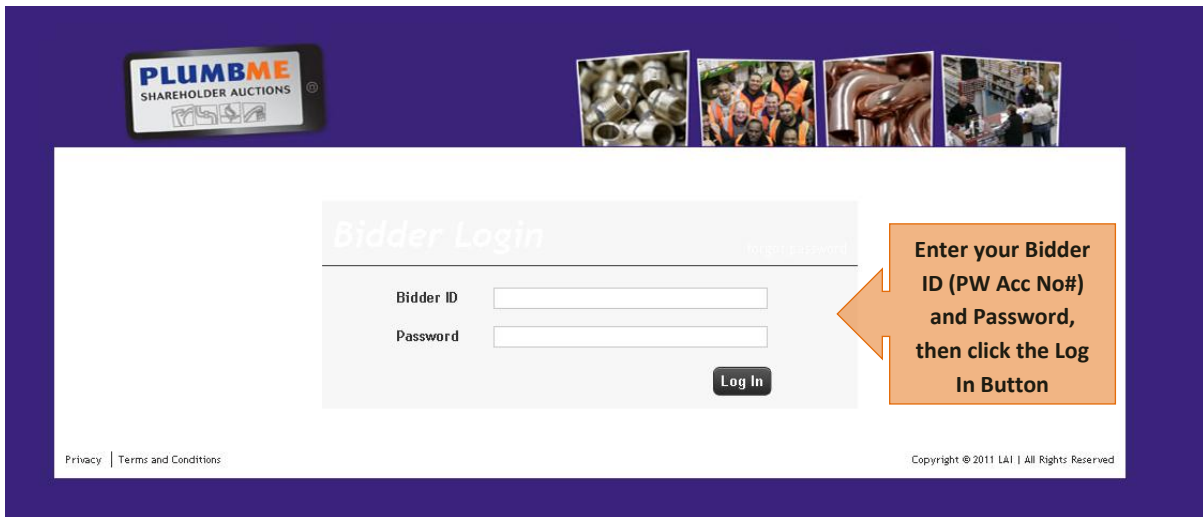

PLUMBME – Login and User Guide

You must be a registered NZPM Shareholder to access this site go to:
www.plumbme.co.nz

You will be taken to the **PLUMB ME** landing page where you can view a quick summary of all products currently running at auction.

For more detailed information click the product line you would like to investigate. This will expand the current item and provide more specific details about the product and this auction, alternatively click on **EXPAND** to open all expanded views on the current page.

To place bids on a product enter your bid amount and click the **BID NOW** button.

Welcome, Jayde Brown **Log Out** Auction Catalog | Search Catalogs | Edit Profile

My Watches My Purchases **Reset Filter**