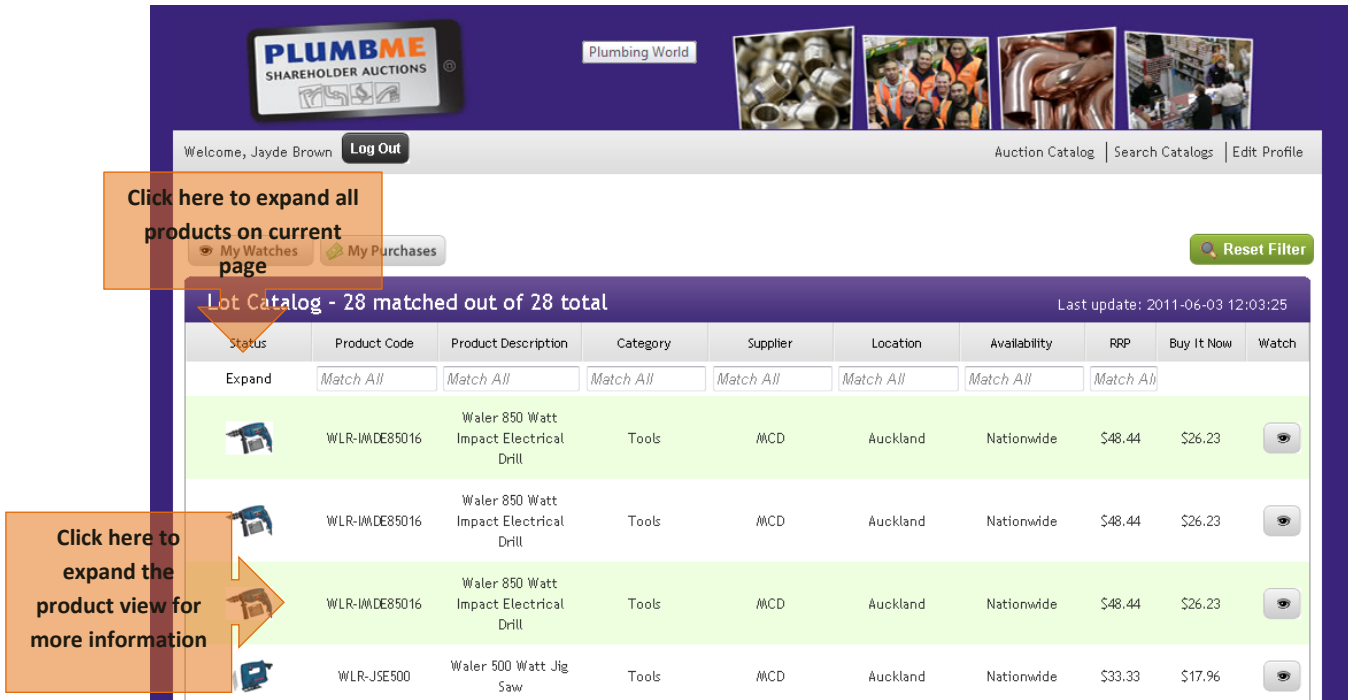

PLUMBME – Login and User Guide

You must be a registered NZPM Shareholder to access this site go to:
www.plumbme.co.nz

You will be taken to the **PLUMB ME** landing page where you can view a quick summary of all products currently running at auction.

For more detailed information click the product line you would like to investigate. This will expand the current item and provide more specific details about the product and this auction, alternatively click on **EXPAND** to open all expanded views on the current page.

To place bids on a product enter your bid amount and click the **BID NOW** button.

Welcome, Jayde Brown **Log Out** Auction Catalog | Search Catalogs | Edit Profile

My Watches My Purchases **Reset Filter**